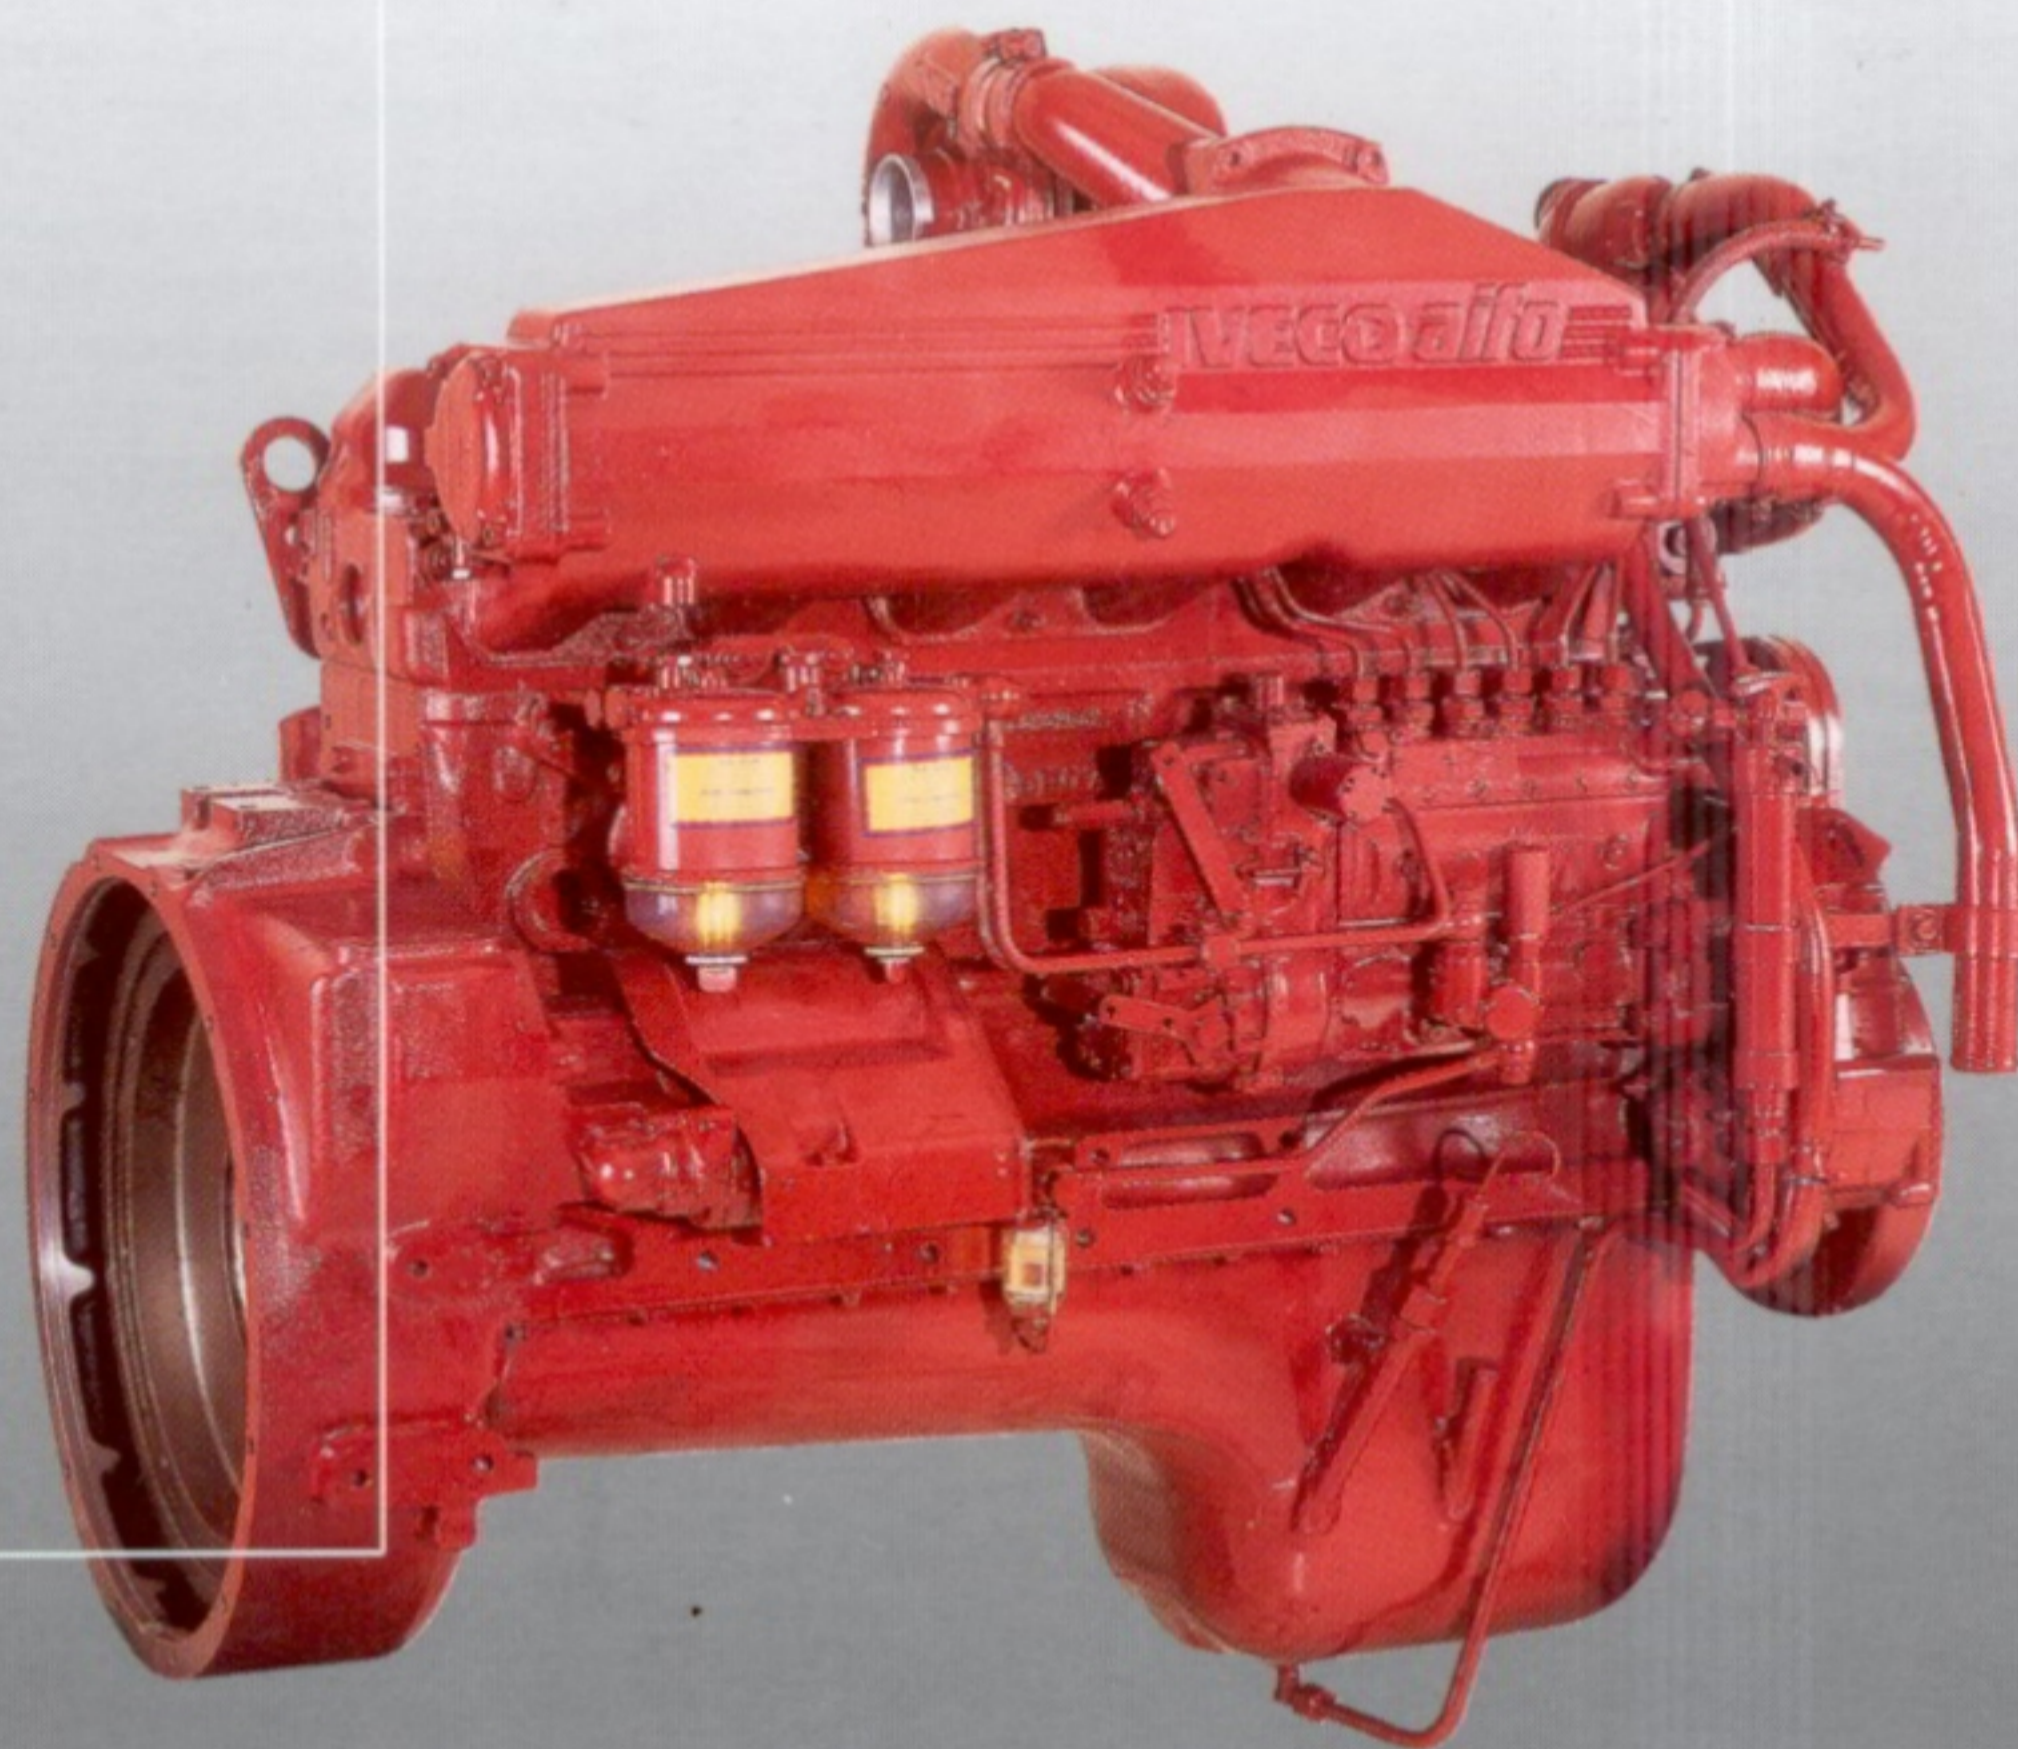

806 I SRi40

Max 184 kW @ 2940 RPM

FIRE PUMP ENGINE

IVECO *aifo*